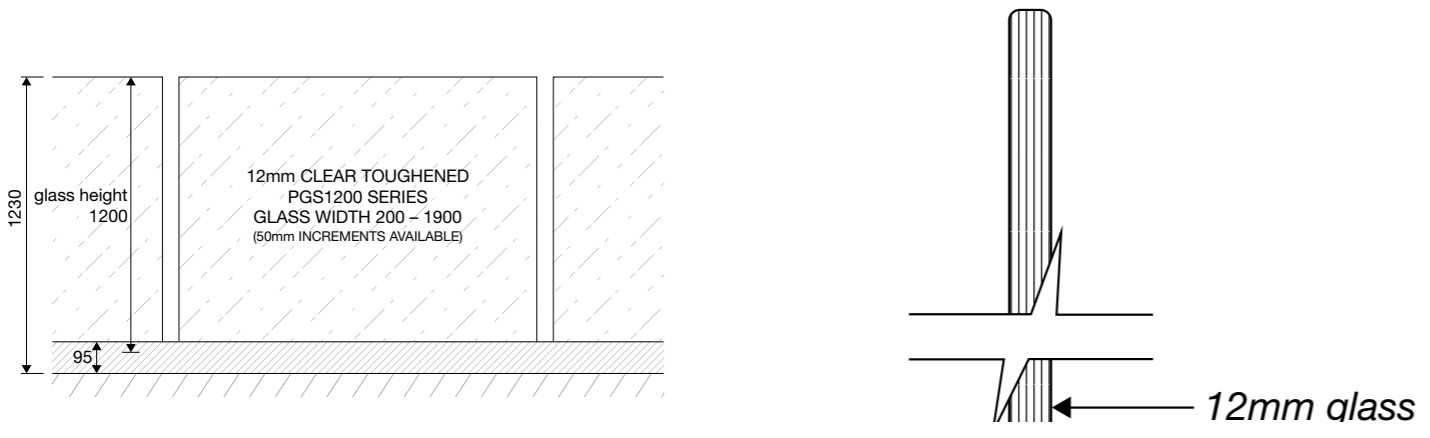

FRAMELESS CHANNEL SERIES