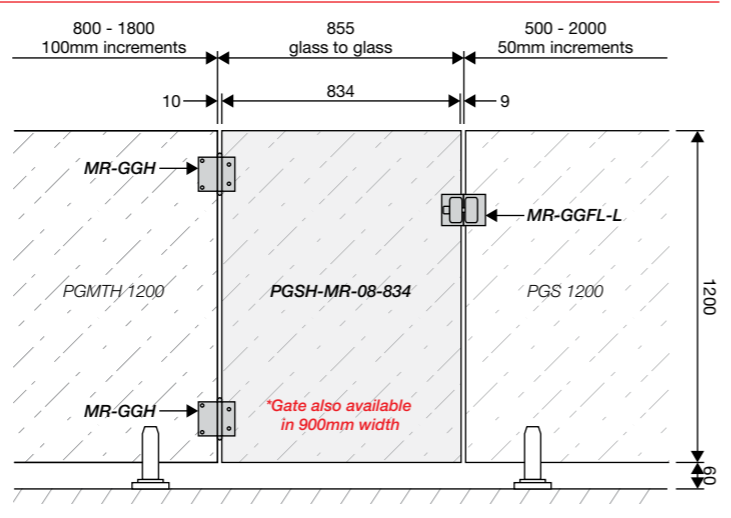

HARDWARE

GLASS DETAILS

METRO GATE SYSTEM

HARDWARE

GLASS DETAILS

*SUBJECT TO AVAILABILITY

POOL FENCE SYSTEMS

FRAMELESS MP SERIES