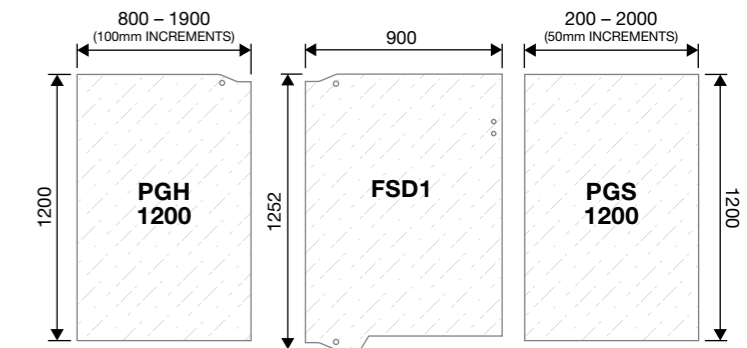

GLASS DETAILS