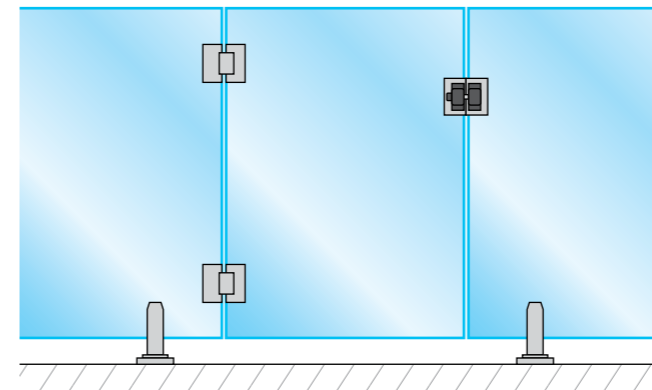

PREMIUM GATE SYSTEM