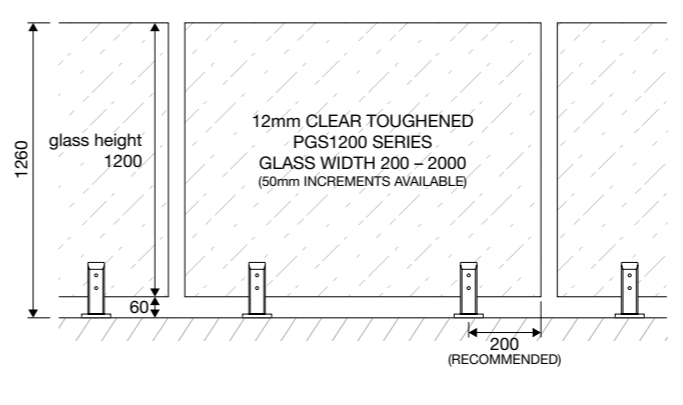

HARDWARE

GLASS DETAILS

METRO GATE SYSTEM

HARDWARE

GLASS DETAILS

*SUBJECT TO AVAILABILITY

POOL FENCE SYSTEMS

FRAMELESS MP SERIES