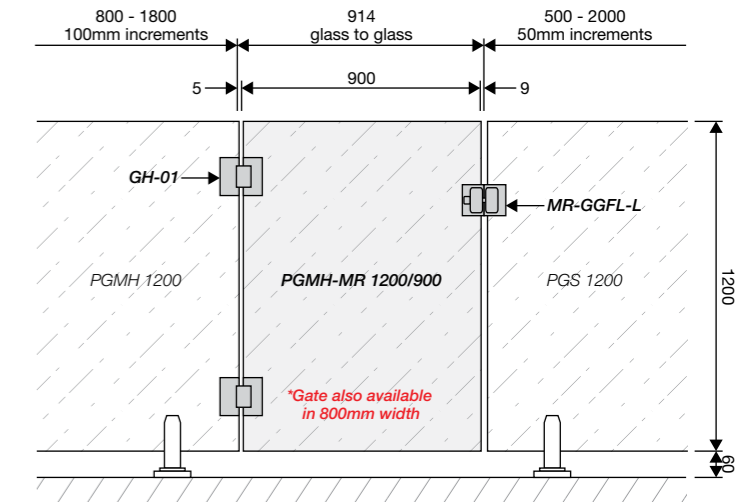

PREMIUM GATE SYSTEM