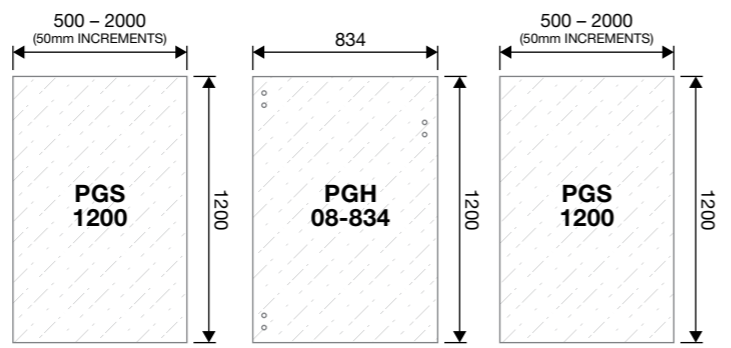

GLASS DETAILS