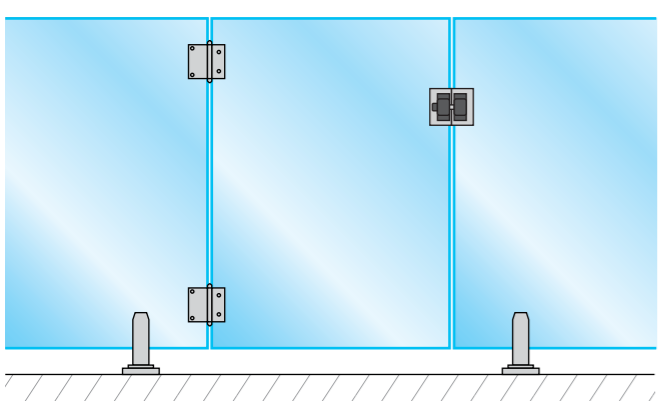

HARDWARE

GLASS DETAILS

METRO GATE SYSTEM

HARDWARE

GLASS DETAILS

*SUBJECT TO AVAILABILITY

POOL FENCE SYSTEMS

FRAMELESS MP SERIES