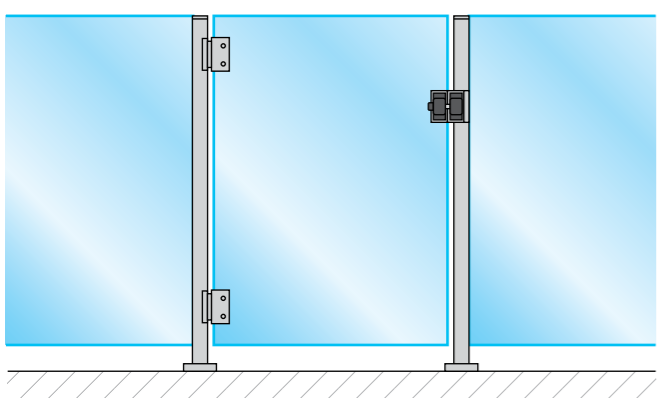

POOL
FENCING

frameless
direct **f**
your complete solution

complete packages / glass / hardware

IN-STORE NOW
LOWEST PRICES
GUARANTEED

framelessdirect Pool Fencing

Prestige and high performance. Our pool fencing options range from mini post systems to glass clamps and completely frameless. We use a minimum of 12mm toughened safety glass and quality heavy duty 316 marine grade stainless steel and aluminium hardware. Our range of gate systems provide options to suit any situation, featuring commercial grade concealed gate closers and slimline patch fittings making our pool fencing the safest and most stylish available in Australia.

HARDWARE

GLASS DETAILS

METRO GATE SYSTEM

HARDWARE

GLASS DETAILS

*SUBJECT TO AVAILABILITY

POOL FENCE SYSTEMS

FRAMELESS MP SERIES