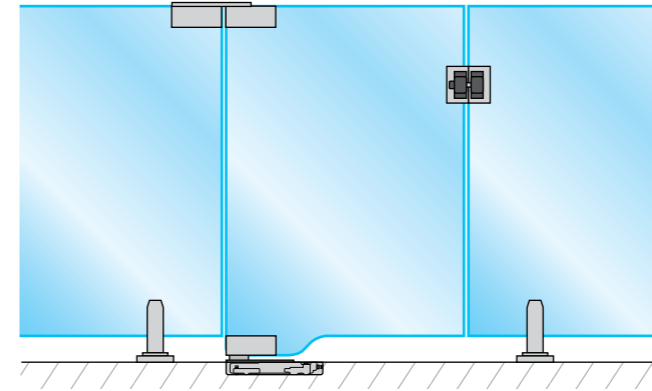

ELITE GATE SYSTEM