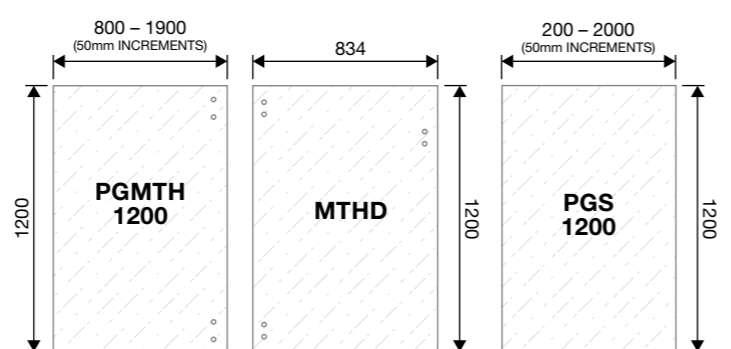

HARDWARE

GLASS DETAILS

METRO GATE SYSTEM

HARDWARE

GLASS DETAILS

*SUBJECT TO AVAILABILITY

POOL FENCE SYSTEMS

FRAMELESS MP SERIES