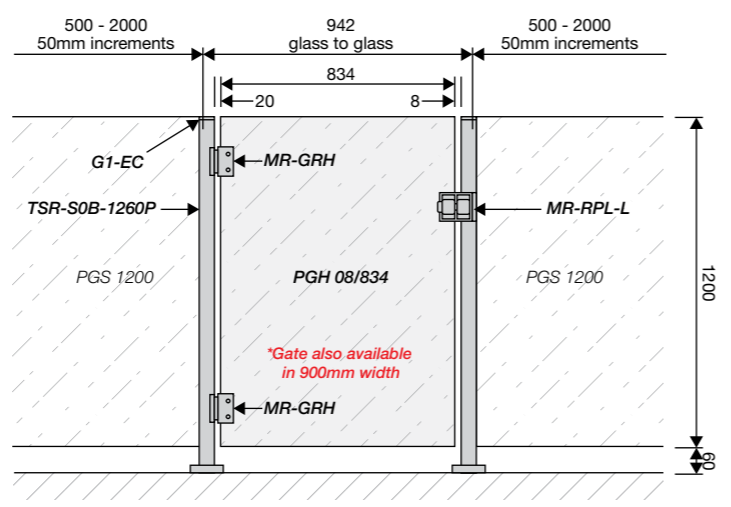

HARDWARE

GLASS DETAILS

METRO GATE SYSTEM

HARDWARE

GLASS DETAILS

*SUBJECT TO AVAILABILITY

POOL FENCE SYSTEMS

FRAMELESS MP SERIES