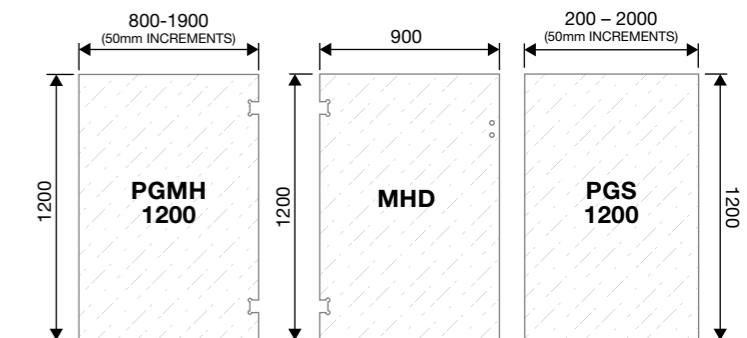

ELITE GATE SYSTEM

HARDWARE

GLASS DETAILS

PREMIUM GATE SYSTEM

HARDWARE

GLASS DETAILS

POOL GATE SYSTEMS

STANDARD GATE SYSTEM