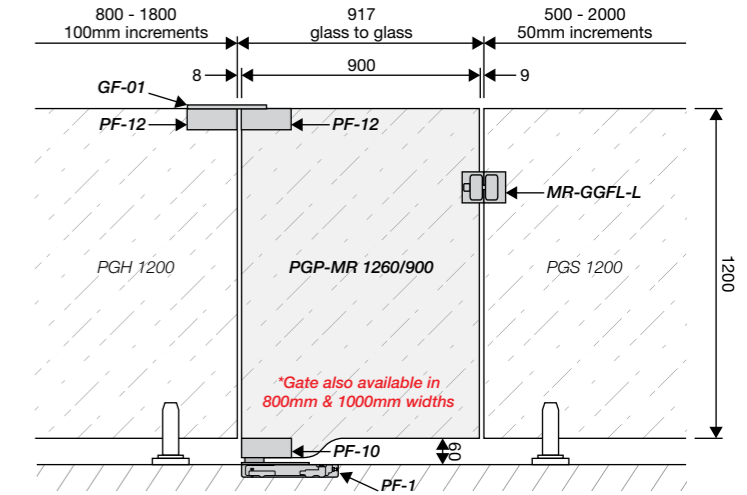

ELITE GATE SYSTEM