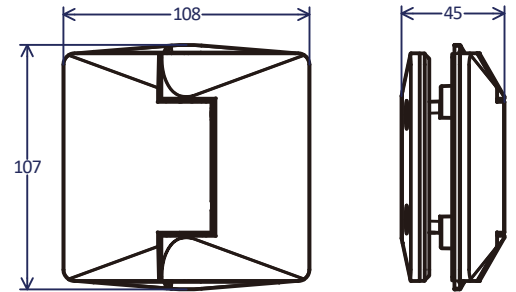

@atlantichinge

530 Series GLASS GATE TO GLASS HINGE SET

530G-P (Polished) 530G-S (Satin) 530G-B (Black)

- Duplex 2205 stainless steel
- Soft close with adjustable speed
- Single action
- Non-hold open
- Anti-foot hold