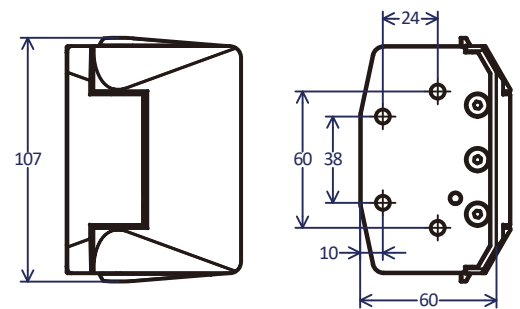

530 Series GLASS GATE TO WALL HINGE SET

530W-P (Polished) 530W-S (Satin) 530W-B (Black)

- Duplex 2205 stainless steel
- Soft close with adjustable speed
- Single action
- Non-hold open
- Anti-foot hold

530 Series SQUARE POST BRACKET SET