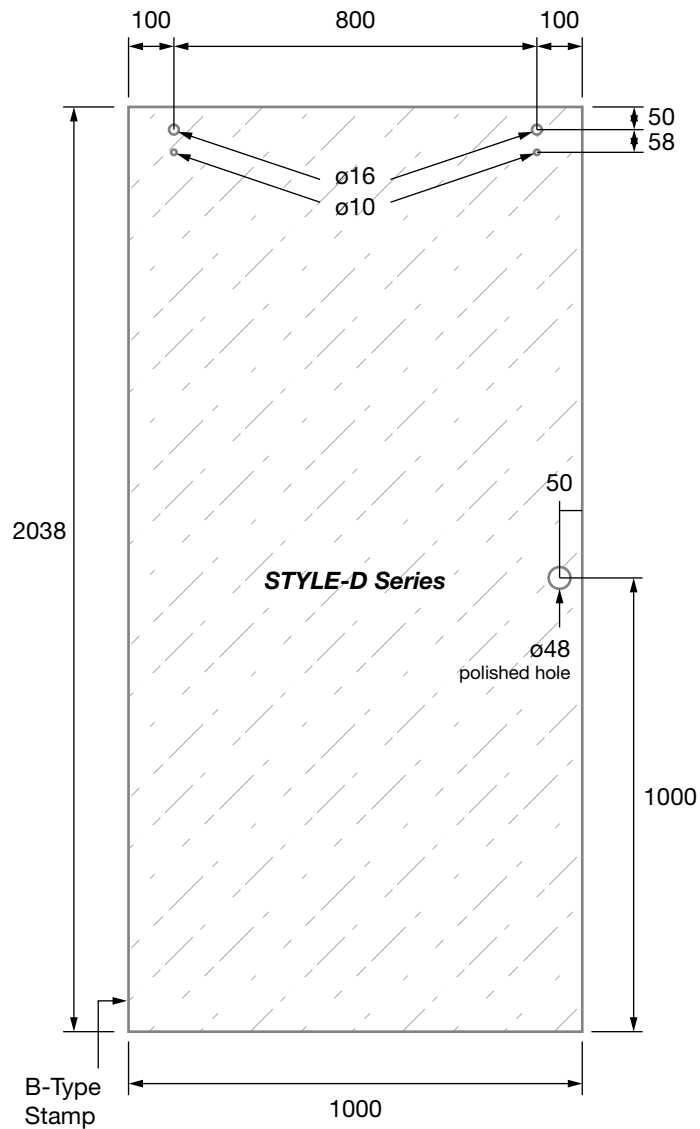

PRODUCT CODE:

STYLE-D

PRODUCT TYPE:

Sliding Shower Door Panel Style Series 2038mm

TECHNICAL DETAILS:

- Sliding Shower Door Panel 2038mm to suit Style Sliding Shower Series
- 10mm clear toughened glass
- 2mm radius corners
- Polished edges
- All measurements in millimetres

PRODUCT CODE:

STYLE-R

PRODUCT TYPE:

Sliding Shower Return Panel
Style Series 2050mm

TECHNICAL DETAILS:

- Sliding Shower Return Panel 2050mm to suit Style Sliding Shower Series
- 10mm clear toughened glass
- 2mm radius corners
- Polished edges
- All measurements in millimetres