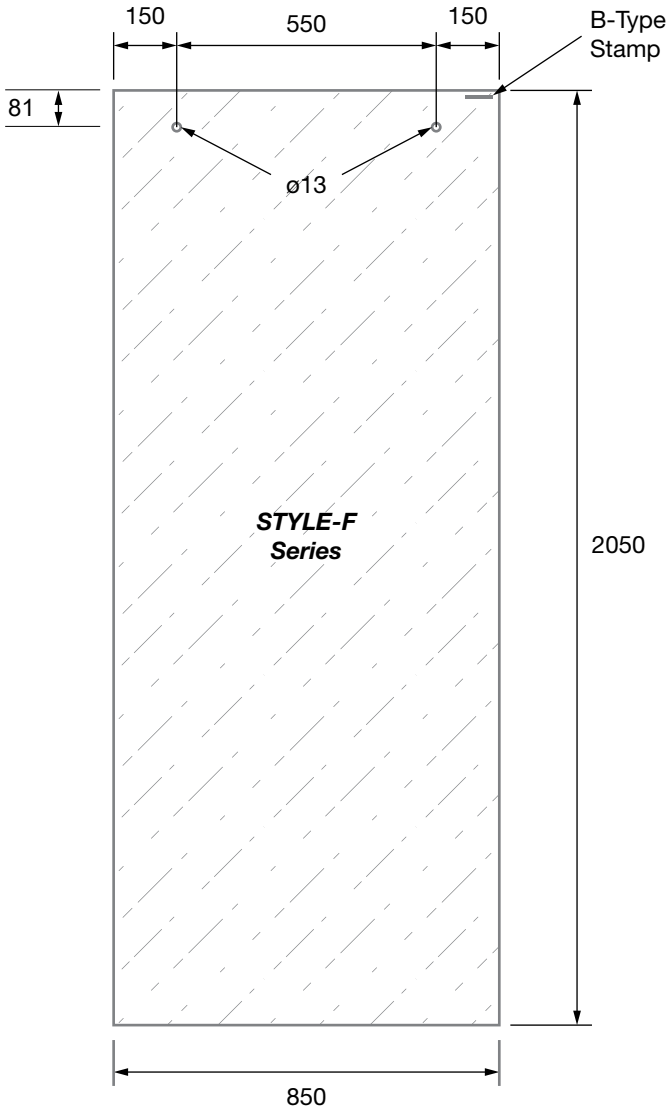

PRODUCT CODE:

STYLE-F

PRODUCT TYPE:

Sliding Shower Fixed Panel
 Style Series 2050mm

TECHNICAL DETAILS:

- Sliding Shower Fixed Panel 2050mm to suit Style Sliding Shower Series
- 10mm clear toughened glass
- 2mm radius corners
- Polished edges
- All measurements in millimetres

PRODUCT CODE:

STYLE-D

PRODUCT TYPE:

Sliding Shower Door Panel Style Series 2038mm

TECHNICAL DETAILS:

- Sliding Shower Door Panel 2038mm to suit Style Sliding Shower Series
- 10mm clear toughened glass
- 2mm radius corners
- Polished edges
- All measurements in millimetres