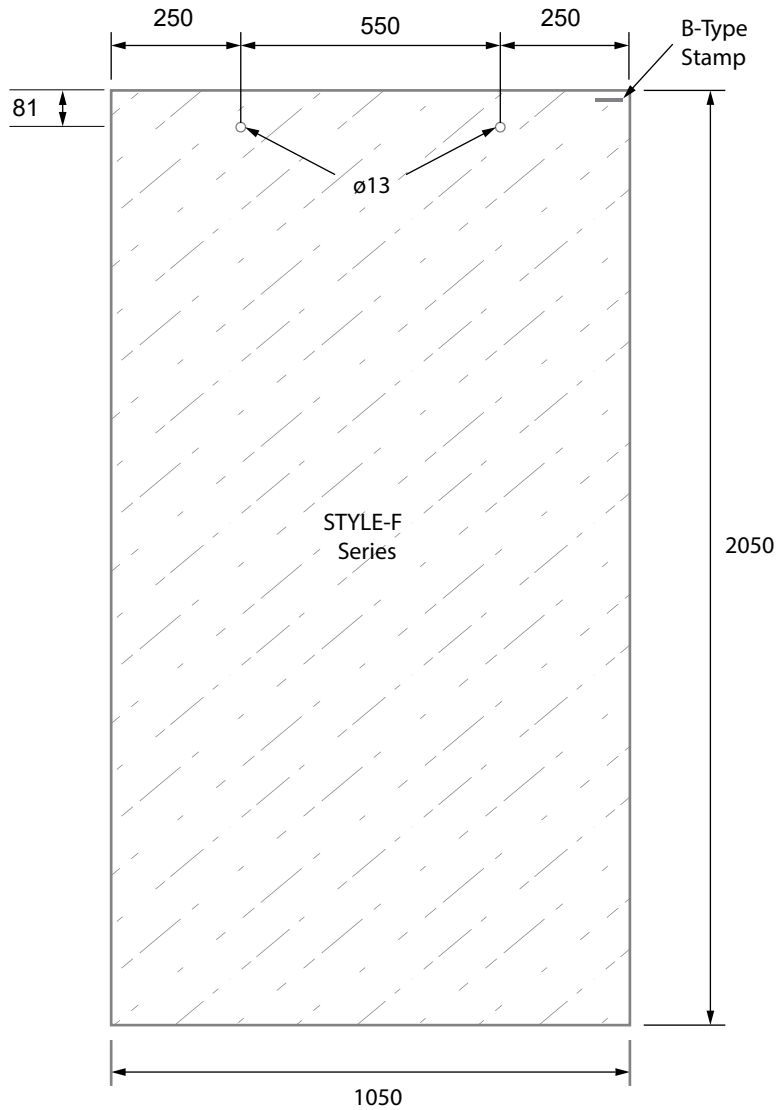

PRODUCT CODE:

STYLE-F

PRODUCT TYPE:

Sliding Shower Fixed Panel
 Style Series 2050mm

TECHNICAL DETAILS:

- Sliding Shower Fixed Panel 2050mm to suit Style Sliding Shower Series
- 10mm clear toughened glass
- 2mm radius corners
- Polished edges
- All measurements in millimetres

PRODUCT CODE:

STYLE-D

PRODUCT TYPE:

Sliding Shower Door Panel Style Series 2038mm

TECHNICAL DETAILS:

- Sliding Shower Door Panel 2038mm to suit Style Sliding Shower Series
- 10mm clear toughened glass
- 2mm radius corners
- Polished edges
- All measurements in millimetres