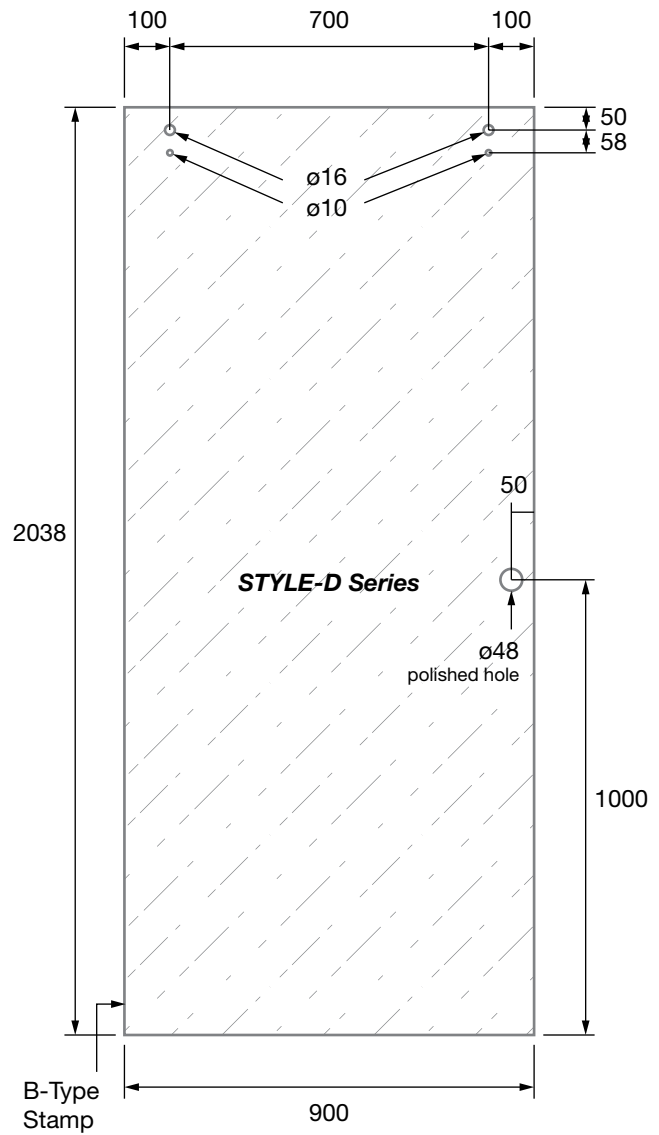

PRODUCT CODE:

STYLE-F

PRODUCT TYPE:

Sliding Shower Fixed Panel
Style Series 2050mm

TECHNICAL DETAILS:

- Sliding Shower Fixed Panel 2050mm to suit Style Sliding Shower Series
- 10mm clear toughened glass
- 2mm radius corners
- Polished edges
- All measurements in millimetres

PRODUCT CODE:

STYLE-D

PRODUCT TYPE:

Sliding Shower Door Panel Style Series 2038mm

TECHNICAL DETAILS:

- Sliding Shower Door Panel 2038mm to suit Style Sliding Shower Series
- 10mm clear toughened glass
- 2mm radius corners
- Polished edges
- All measurements in millimetres