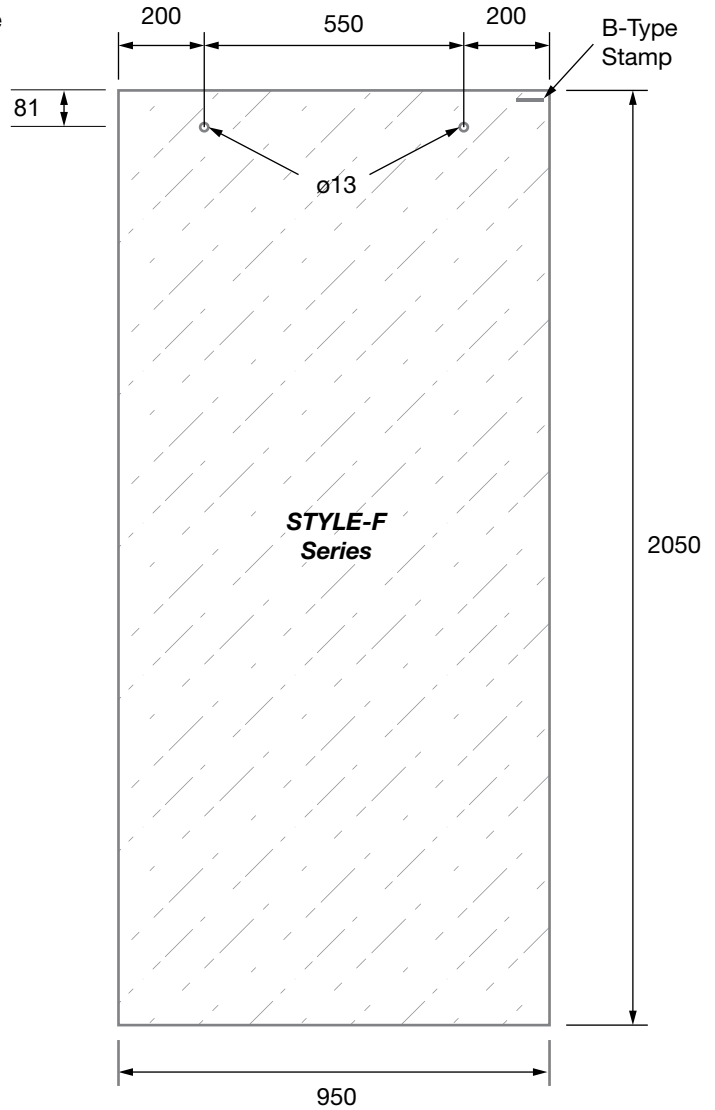

PRODUCT CODE:

STYLE-F

PRODUCT TYPE:

Sliding Shower Fixed Panel
 Style Series 2050mm

TECHNICAL DETAILS:

- Sliding Shower Fixed Panel 2050mm to suit Style Sliding Shower Series
- 10mm clear toughened glass
- 2mm radius corners
- Polished edges
- All measurements in millimetres

PRODUCT CODE:

STYLE-D

PRODUCT TYPE:

Sliding Shower Door Panel Style Series 2038mm

TECHNICAL DETAILS:

- Sliding Shower Door Panel 2038mm to suit Style Sliding Shower Series
- 10mm clear toughened glass
- 2mm radius corners
- Polished edges
- All measurements in millimetres