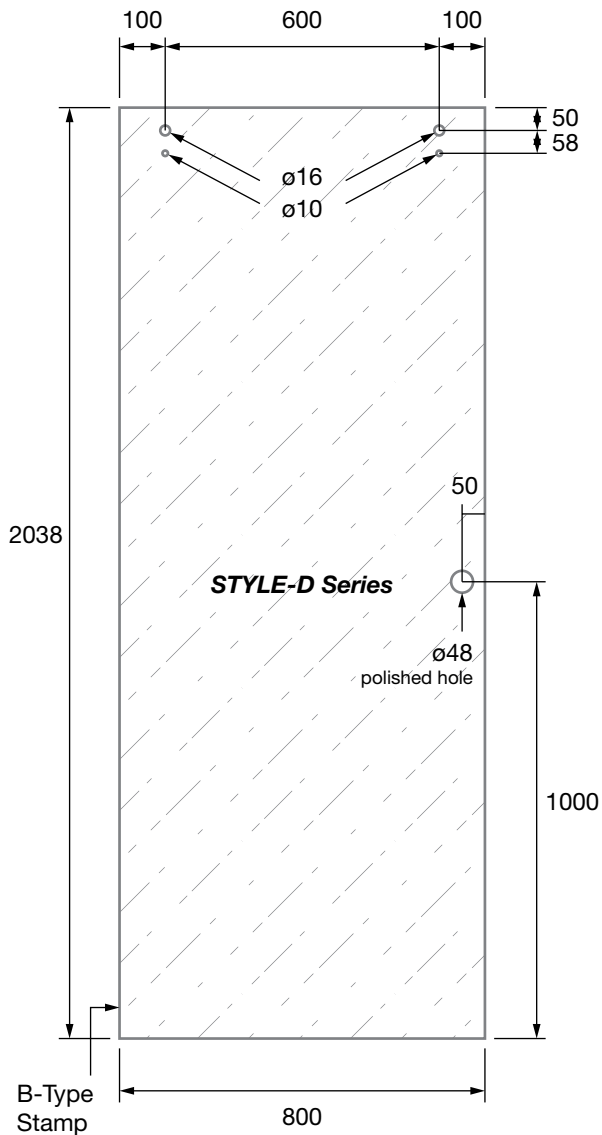

PRODUCT CODE:

STYLE-F

PRODUCT TYPE:

Sliding Shower Fixed Panel
Style Series 2050mm

TECHNICAL DETAILS:

- Sliding Shower Fixed Panel 2050mm to suit Style Sliding Shower Series
- 10mm clear toughened glass
- 2mm radius corners
- Polished edges
- All measurements in millimetres

PRODUCT CODE:

STYLE-D

PRODUCT TYPE:

Sliding Shower Door Panel Style Series 2038mm

TECHNICAL DETAILS:

- Sliding Shower Door Panel 2038mm to suit Style Sliding Shower Series
- 10mm clear toughened glass
- 2mm radius corners
- Polished edges
- All measurements in millimetres