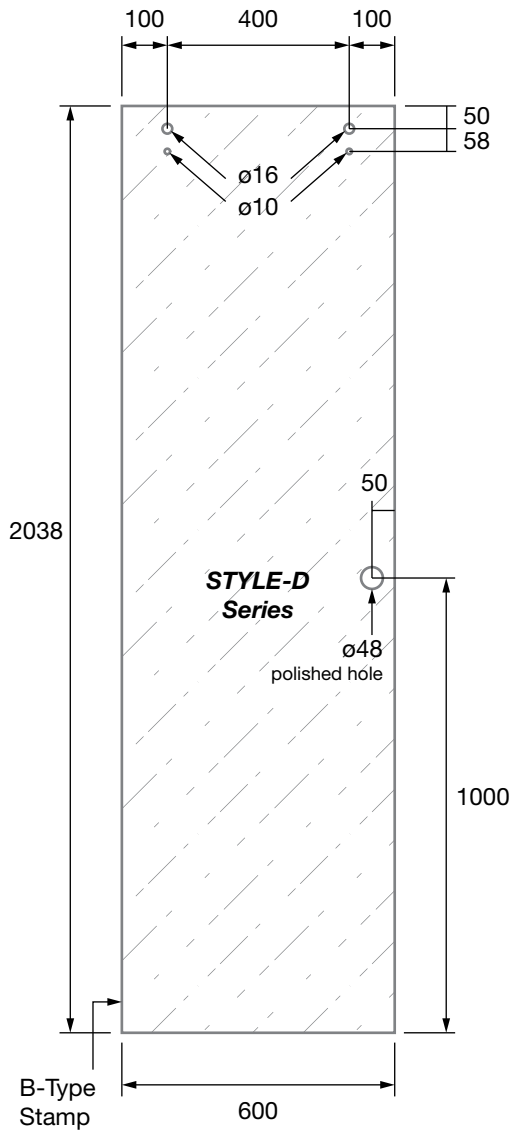

PRODUCT CODE:

STYLE-F

PRODUCT TYPE:

Sliding Shower Fixed Panel
Style Series 2050mm

TECHNICAL DETAILS:

- Sliding Shower Fixed Panel 2050mm to suit Style Sliding Shower Series
- 10mm clear toughened glass
- 2mm radius corners
- Polished edges
- All measurements in millimetres

PRODUCT CODE:

STYLE-D

PRODUCT TYPE:

Sliding Shower Door Panel Style Series 2038mm

TECHNICAL DETAILS:

- Sliding Shower Door Panel 2038mm to suit Style Sliding Shower Series
- 10mm clear toughened glass
- 2mm radius corners
- Polished edges
- All measurements in millimetres