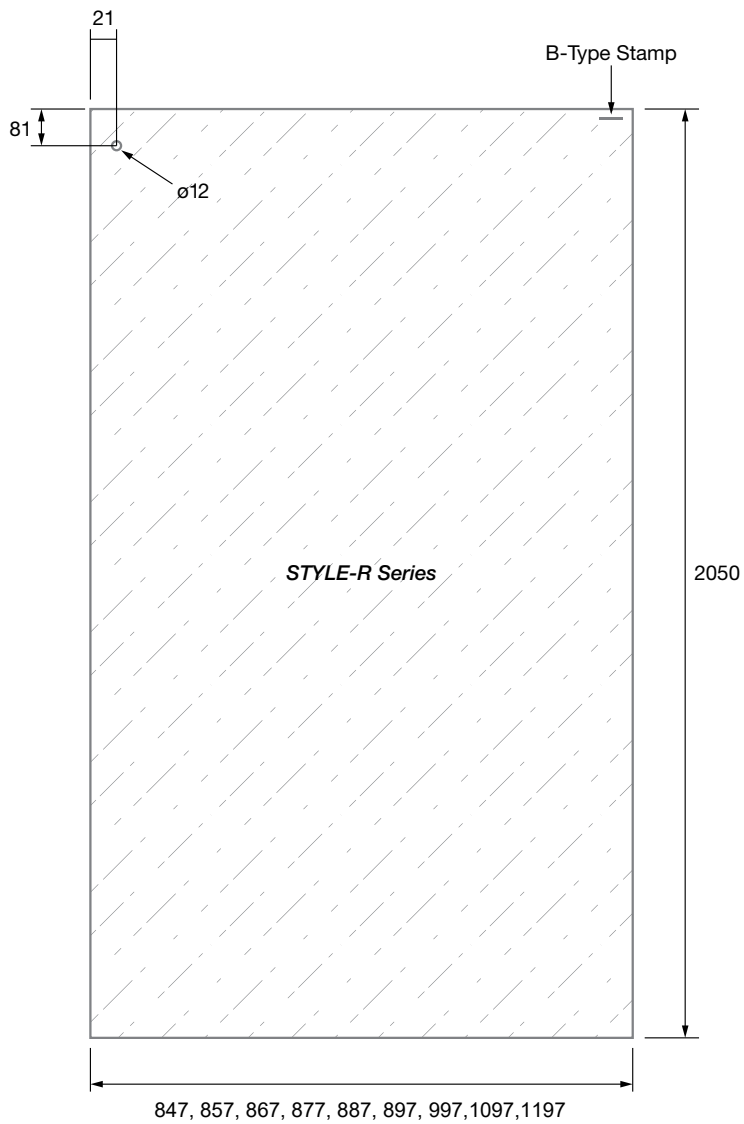

PRODUCT CODE:

STYLE-D

PRODUCT TYPE:

Sliding Shower Door Panel Style Series 2038mm

TECHNICAL DETAILS:

- Sliding Shower Door Panel 2038mm to suit Style Sliding Shower Series
- 10mm clear toughened glass
- 2mm radius corners
- Polished edges
- All measurements in millimetres

PRODUCT CODE:

STYLE-R

PRODUCT TYPE:

Sliding Shower Return Panel
Style Series 2050mm

TECHNICAL DETAILS:

- Sliding Shower Return Panel 2050mm to suit Style Sliding Shower Series
- 10mm clear toughened glass
- 2mm radius corners
- Polished edges
- All measurements in millimetres