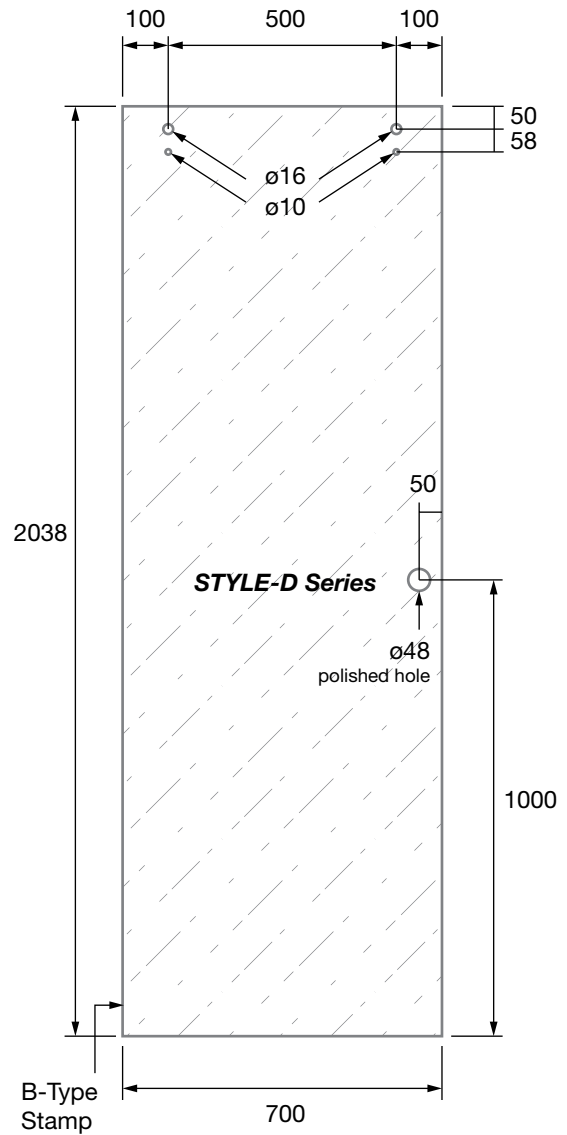

PRODUCT CODE:

STYLE-F

PRODUCT TYPE:

Sliding Shower Fixed Panel
Style Series 2050mm

TECHNICAL DETAILS:

- Sliding Shower Fixed Panel 2050mm to suit Style Sliding Shower Series
- 10mm clear toughened glass
- 2mm radius corners
- Polished edges
- All measurements in millimetres

PRODUCT CODE:

STYLE-D

PRODUCT TYPE:

Sliding Shower Door Panel Style Series 2038mm

TECHNICAL DETAILS:

- Sliding Shower Door Panel 2038mm to suit Style Sliding Shower Series
- 10mm clear toughened glass
- 2mm radius corners
- Polished edges
- All measurements in millimetres