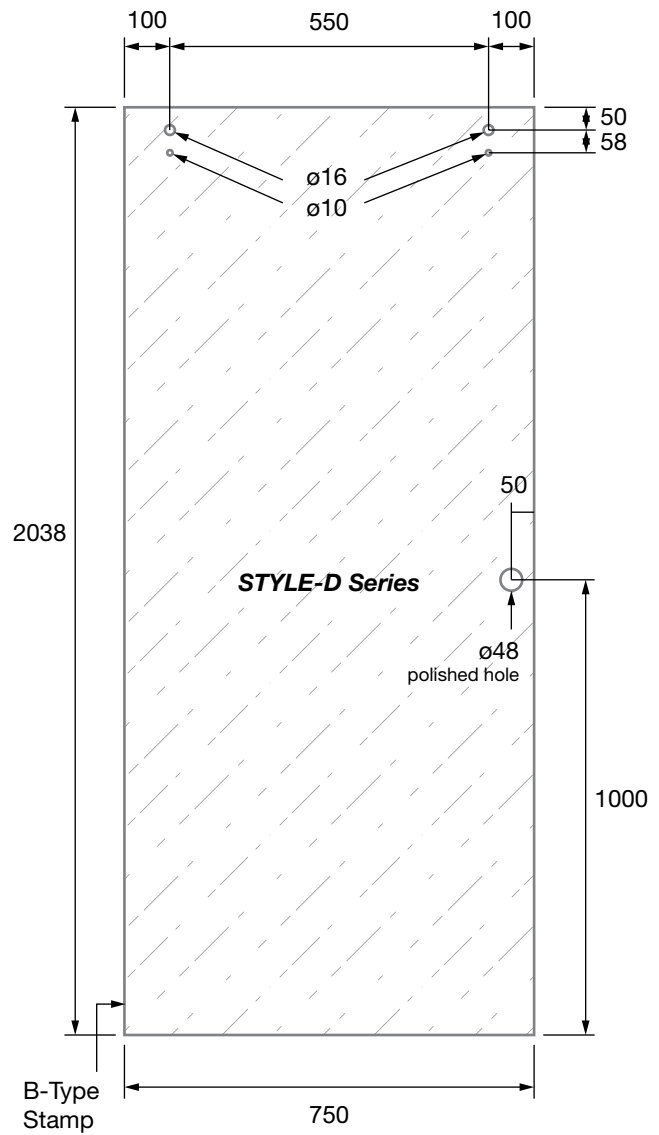

PRODUCT CODE:

STYLE-D

PRODUCT TYPE:

Sliding Shower Door Panel Style Series 2038mm

TECHNICAL DETAILS:

- Sliding Shower Door Panel 2038mm to suit Style Sliding Shower Series
- 10mm clear toughened glass
- 2mm radius corners
- Polished edges
- All measurements in millimetres