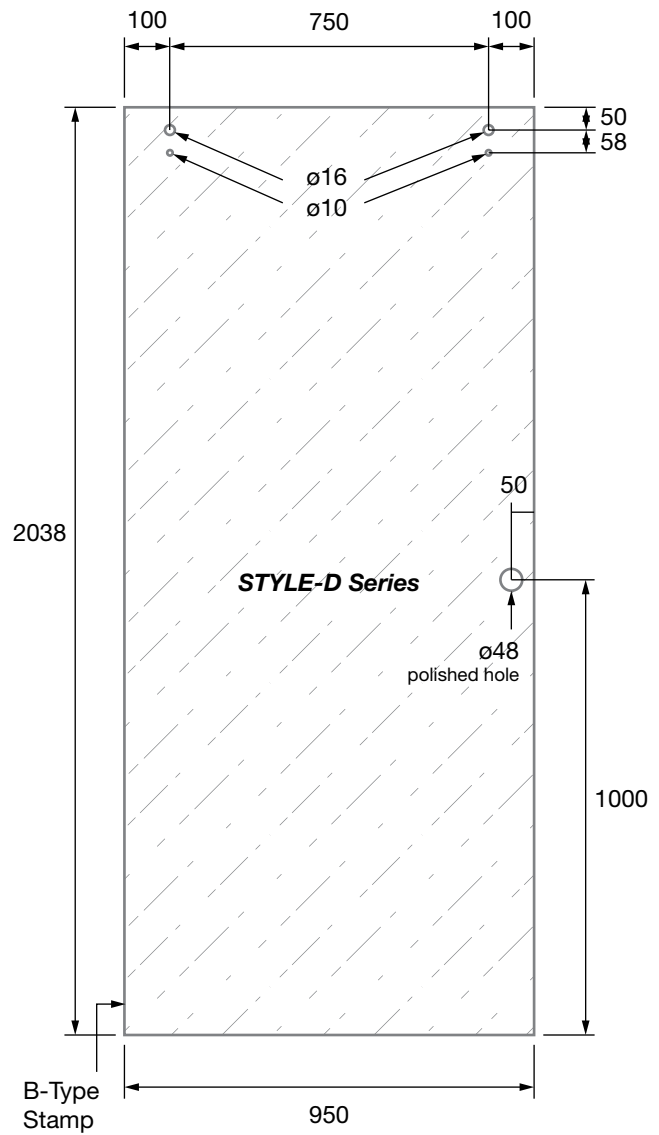

PRODUCT CODE:

STYLE-D

PRODUCT TYPE:

Sliding Shower Door Panel Style Series 2038mm

TECHNICAL DETAILS:

- Sliding Shower Door Panel 2038mm to suit Style Sliding Shower Series
- 10mm clear toughened glass
- 2mm radius corners
- Polished edges
- All measurements in millimetres