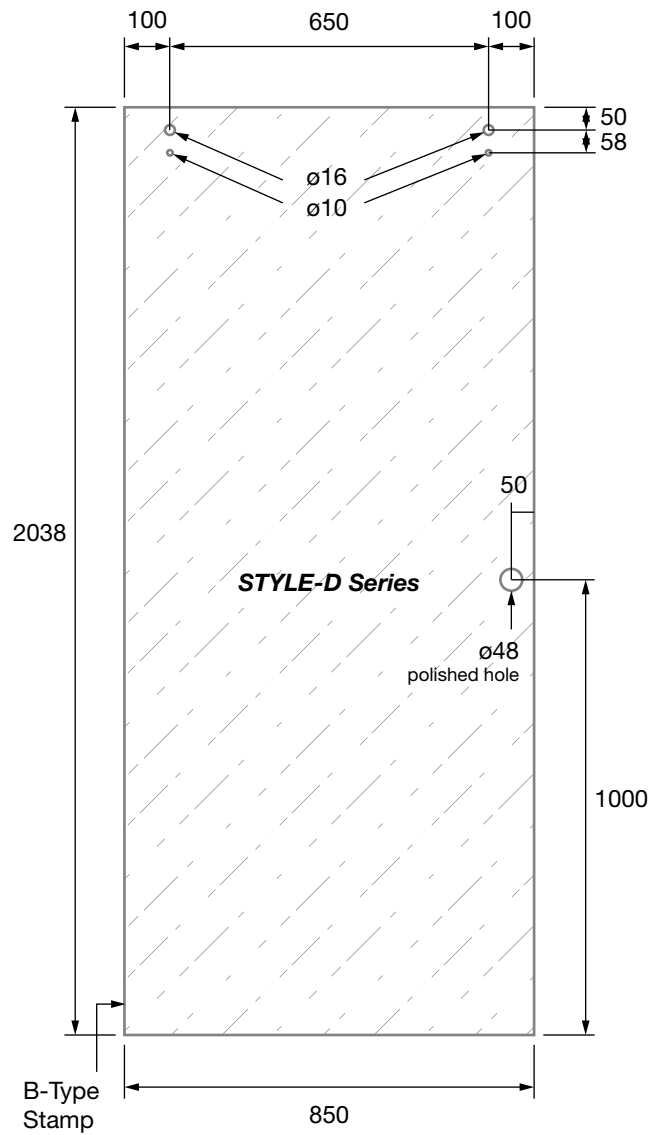

PRODUCT CODE:

STYLE-D

PRODUCT TYPE:

Sliding Shower Door Panel Style Series 2038mm

TECHNICAL DETAILS:

- Sliding Shower Door Panel 2038mm to suit Style Sliding Shower Series
- 10mm clear toughened glass
- 2mm radius corners
- Polished edges
- All measurements in millimetres