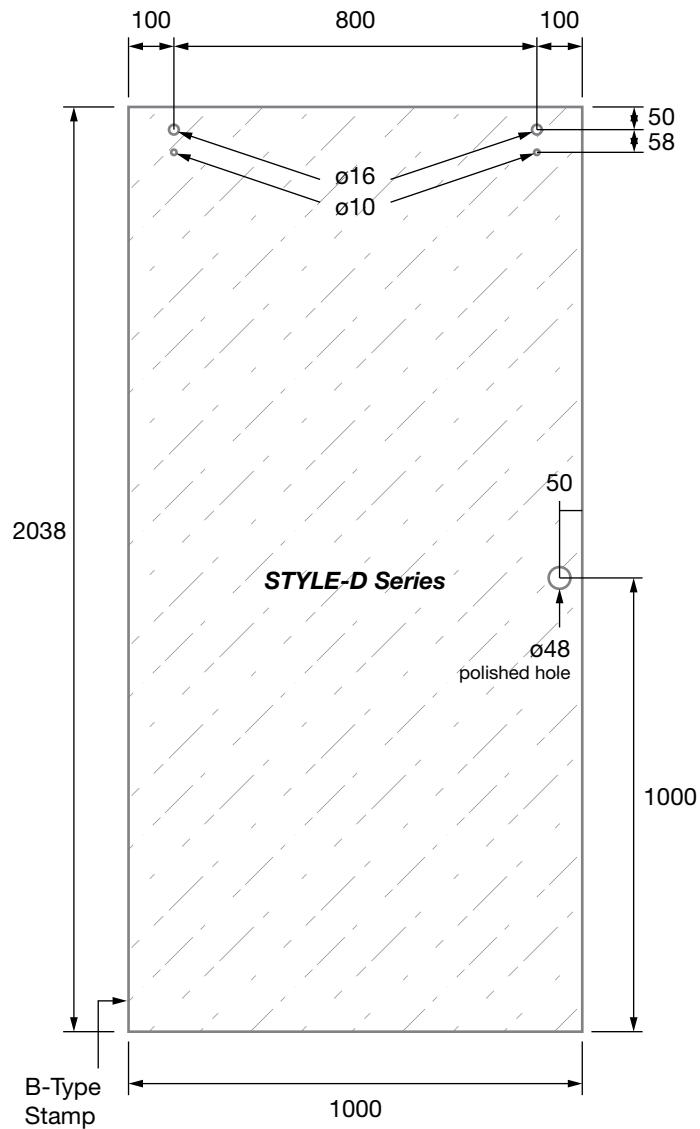

PRODUCT CODE:

STYLE-D

PRODUCT TYPE:

Sliding Shower Door Panel Style Series 2038mm

TECHNICAL DETAILS:

- Sliding Shower Door Panel 2038mm to suit Style Sliding Shower Series
- 10mm clear toughened glass
- 2mm radius corners
- Polished edges
- All measurements in millimetres