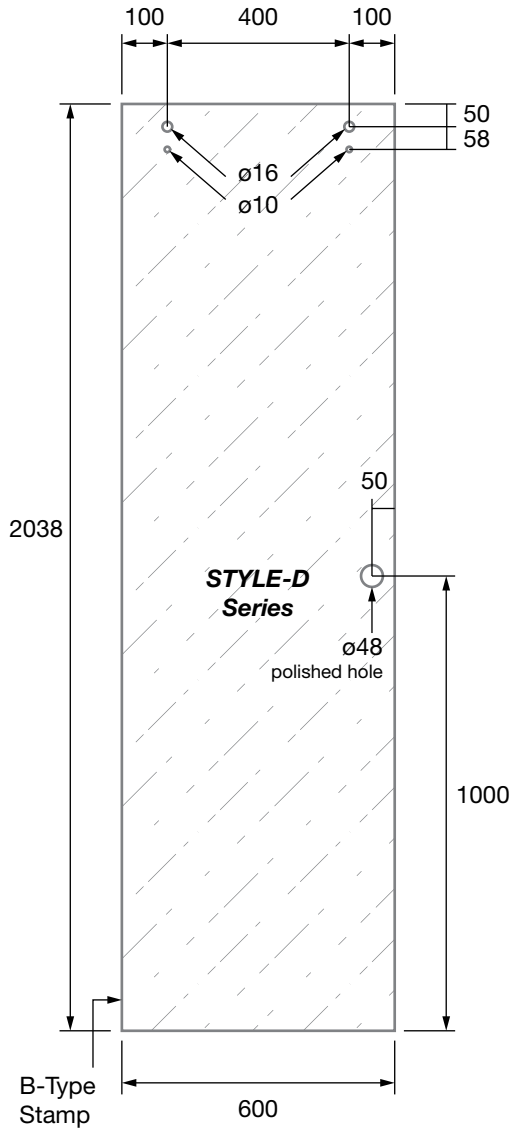

PRODUCT CODE:

STYLE-D

PRODUCT TYPE:

Sliding Shower Door Panel Style Series 2038mm

TECHNICAL DETAILS:

- Sliding Shower Door Panel 2038mm to suit Style Sliding Shower Series
- 10mm clear toughened glass
- 2mm radius corners
- Polished edges
- All measurements in millimetres