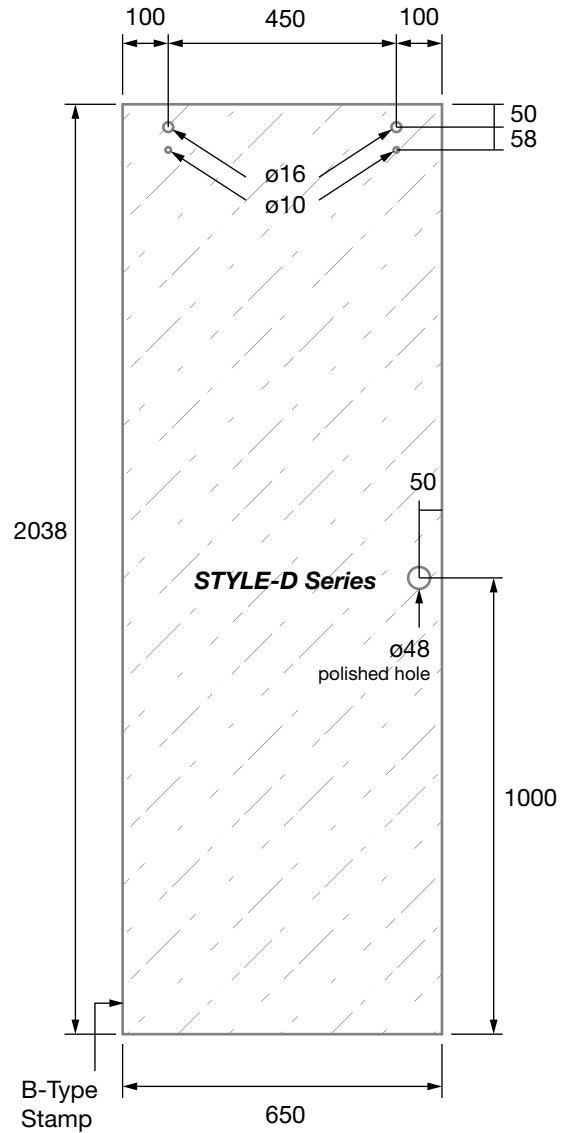

PRODUCT CODE:

STYLE-D

PRODUCT TYPE:

Sliding Shower Door Panel Style Series 2038mm

TECHNICAL DETAILS:

- Sliding Shower Door Panel 2038mm to suit Style Sliding Shower Series
- 10mm clear toughened glass
- 2mm radius corners
- Polished edges
- All measurements in millimetres