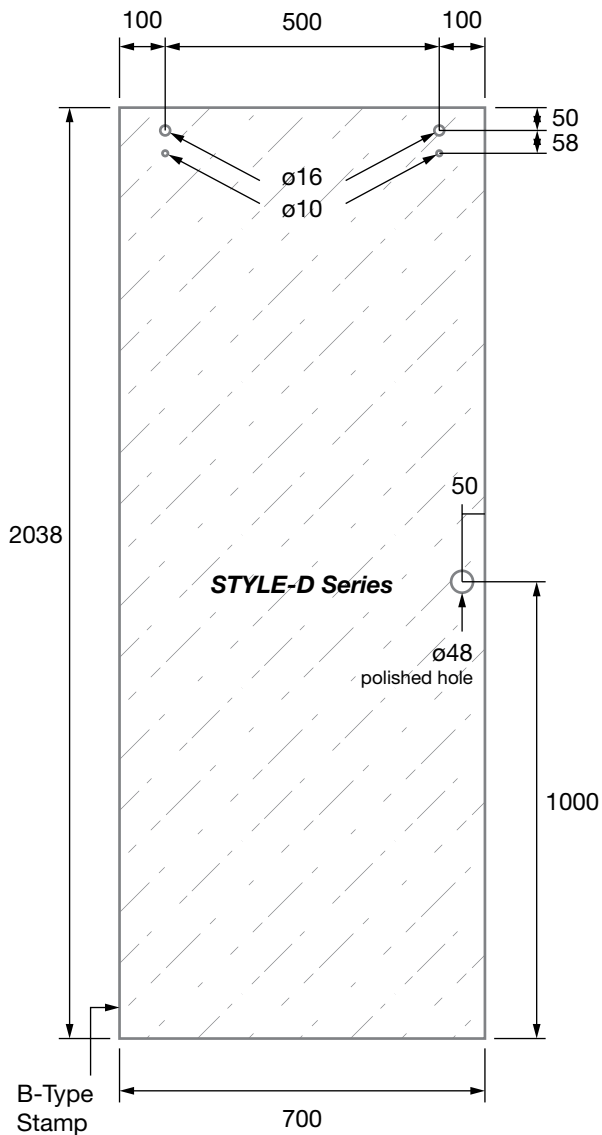

PRODUCT CODE:

STYLE-D

PRODUCT TYPE:

Sliding Shower Door Panel Style Series 2038mm

TECHNICAL DETAILS:

- Sliding Shower Door Panel 2038mm to suit Style Sliding Shower Series
- 10mm clear toughened glass
- 2mm radius corners
- Polished edges
- All measurements in millimetres