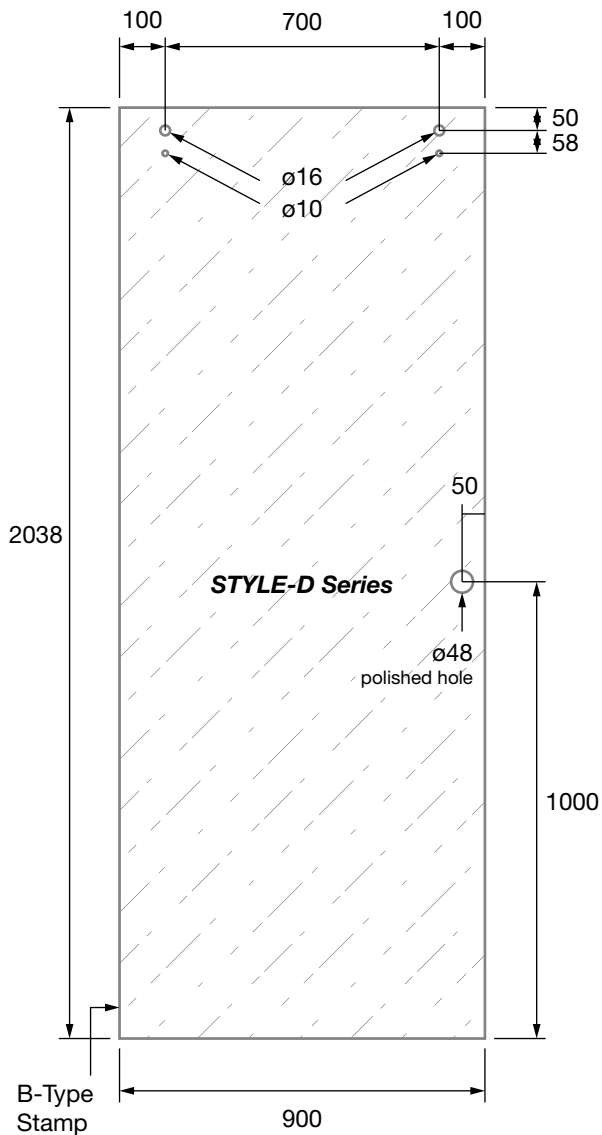

PRODUCT CODE:

STYLE-D

PRODUCT TYPE:

Sliding Shower Door Panel Style Series 2038mm

TECHNICAL DETAILS:

- Sliding Shower Door Panel 2038mm to suit Style Sliding Shower Series
- 10mm clear toughened glass
- 2mm radius corners
- Polished edges
- All measurements in millimetres