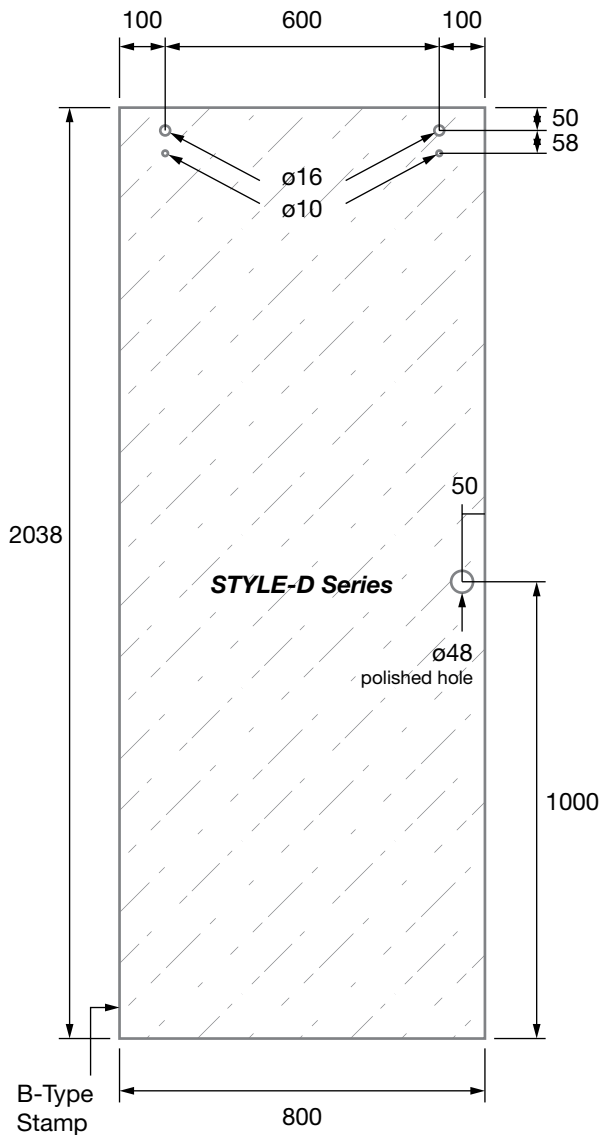

PRODUCT CODE:

STYLE-D

PRODUCT TYPE:

Sliding Shower Door Panel Style Series 2038mm

TECHNICAL DETAILS:

- Sliding Shower Door Panel 2038mm to suit Style Sliding Shower Series
- 10mm clear toughened glass
- 2mm radius corners
- Polished edges
- All measurements in millimetres