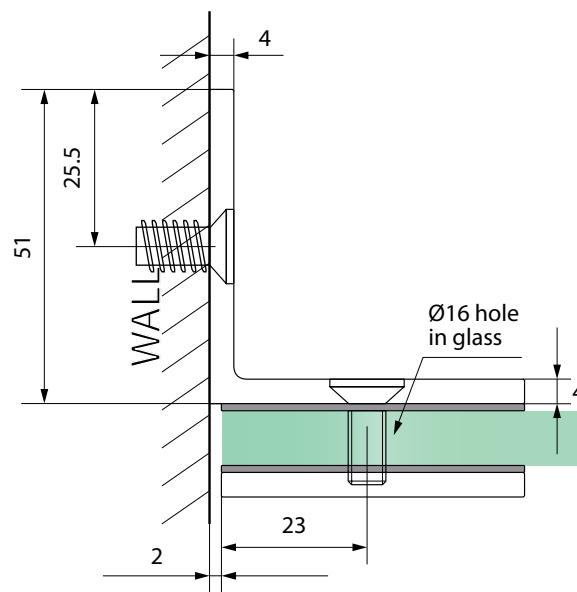

PRODUCT CODE:

SCSRG-35

PRODUCT TYPE:

GLASS TO WALL/FLOOR 90 BRACKET Square Series

TECHNICAL DETAILS:

- Mechanical fixing of glass to wall
- L plate offsets wall fixing (SS304 wall fixing screw included)
- Useful when fitting glass close to a corner
- Suitable for 10mm glass
- Material : Solid Brass
- Finishes : Chrome Plated, Brushed Electroplated. PVD coated

AVAILABLE FINISHING:

- **BRUSHED ROSE GOLD**

SIDE VIEW

TOP VIEW

GLASS HOLE DETAIL