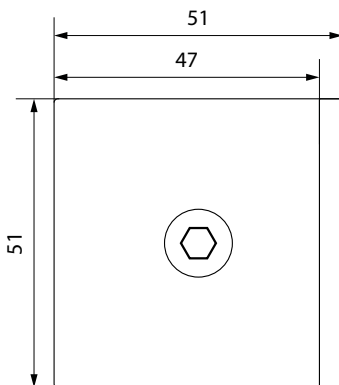

PRODUCT CODE:

SCSRG-35

PRODUCT TYPE:

GLASS TO WALL/FLOOR 90 BRACKET Square Series

TECHNICAL DETAILS:

- Mechanical fixing of glass to wall
- L plate offsets wall fixing (SS304 wall fixing screw included)
- Useful when fitting glass close to a corner
- Suitable for 10mm glass
- Material : Solid Brass
- Finishes : Chrome Plated, Brushed Electroplated. PVD coated

AVAILABLE FINISHING:

- **BRUSHED ROSE GOLD**

SIDE VIEW

TOP VIEW

GLASS HOLE DETAIL