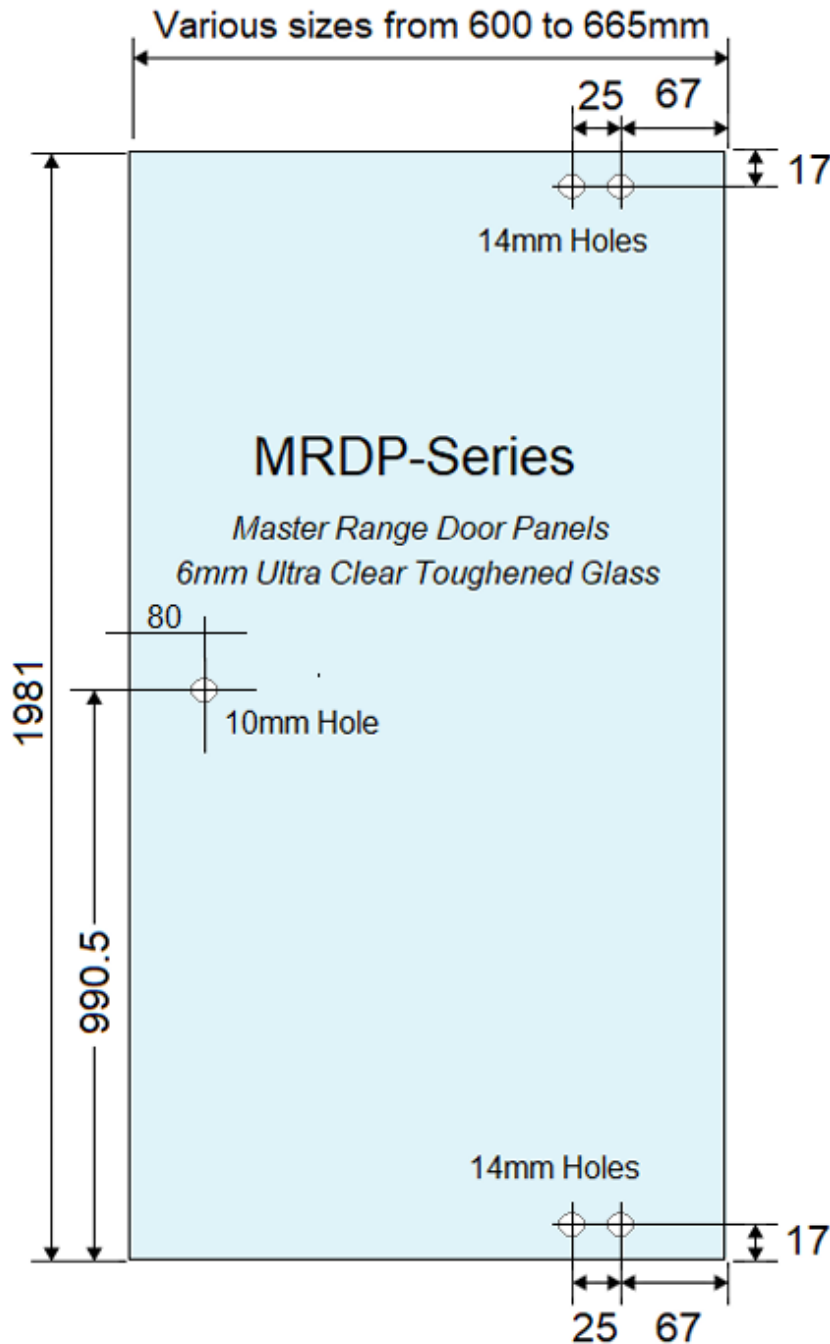

Available Sizes

Heights Widths

1981	x	630
1981	x	635
1981	x	640
1981	x	645
1981	x	650
1981	x	655
1981	x	660
1981	x	665

PRODUCT CODE/

MRDP-Series

PRODUCT TYPE/

Shower Door Panels to suit all Master Range
2050 High Semi Framed Shower Screen Systems

TECHNICAL DETAILS/

- Shower Fixed Panel 1981mm (with holes)
- 6mm Ultra Clear Toughened Glass
- R2 Radius corners, Polished Edges
- Comply to AS/NZS 2208:1996
- All measurements in millimeters

21 Longford Rd Epping , Victoria Australia 3076