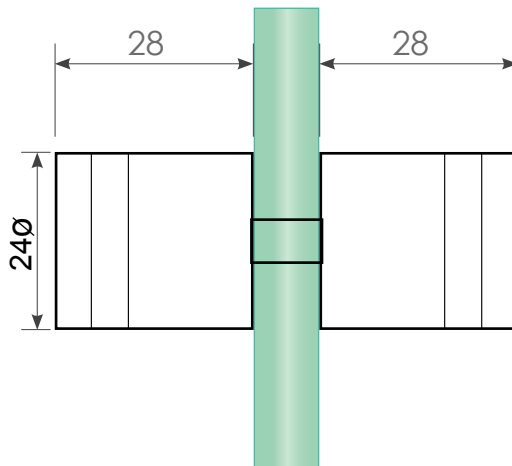

PRODUCT CODE:

NBRG-07

PRODUCT TYPE:

KNOB ROUND PULL

TECHNICAL DETAILS:

- Round knob with two circular grooves
- Slimline $\text{Ø}24\text{mm}$ double pull knob
- Suits 10mm thick glass
- Solid brass

AVAILABLE FINISHING:

- **BRUSHED ROSE GOLD**

FRONT VIEW

SIDE VIEW

GLASS HOLE DETAIL