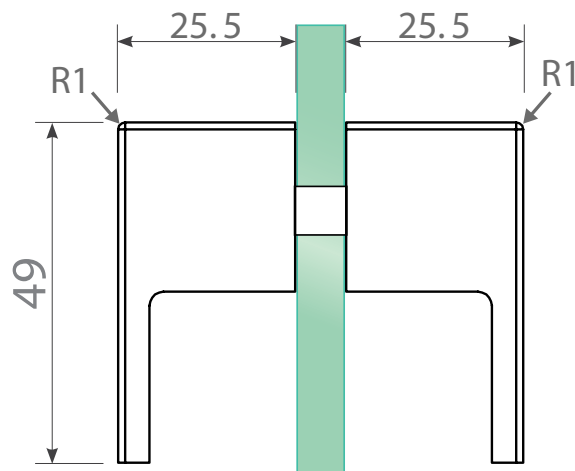

PRODUCT CODE:

NBRG-08

PRODUCT TYPE:

KNOB BOTTOM PULL

TECHNICAL DETAILS:

- 49mm x 25mm double pull knob
- Suits 10mm thick glass
- Suits 10mm hole
- Solid brass

AVAILABLE FINISHING:

- **BRUSHED ROSE GOLD**

FRONT VIEW

SIDE VIEW

GLASS HOLE DETAIL