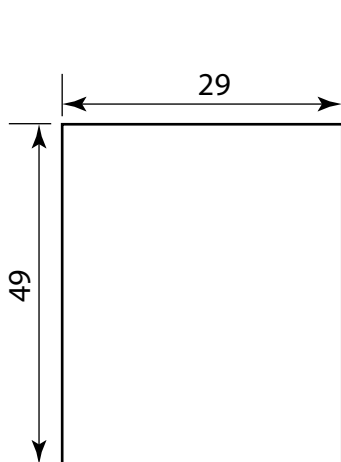

PRODUCT CODE:

NBRG-08

PRODUCT TYPE:

KNOB BOTTOM PULL

TECHNICAL DETAILS:

- 49mm x 25mm double pull knob
- Suits 10mm thick glass
- Suits 10mm hole
- Solid brass

AVAILABLE FINISHING:

- **BRUSHED ROSE GOLD**

FRONT VIEW

SIDE VIEW

GLASS HOLE DETAIL