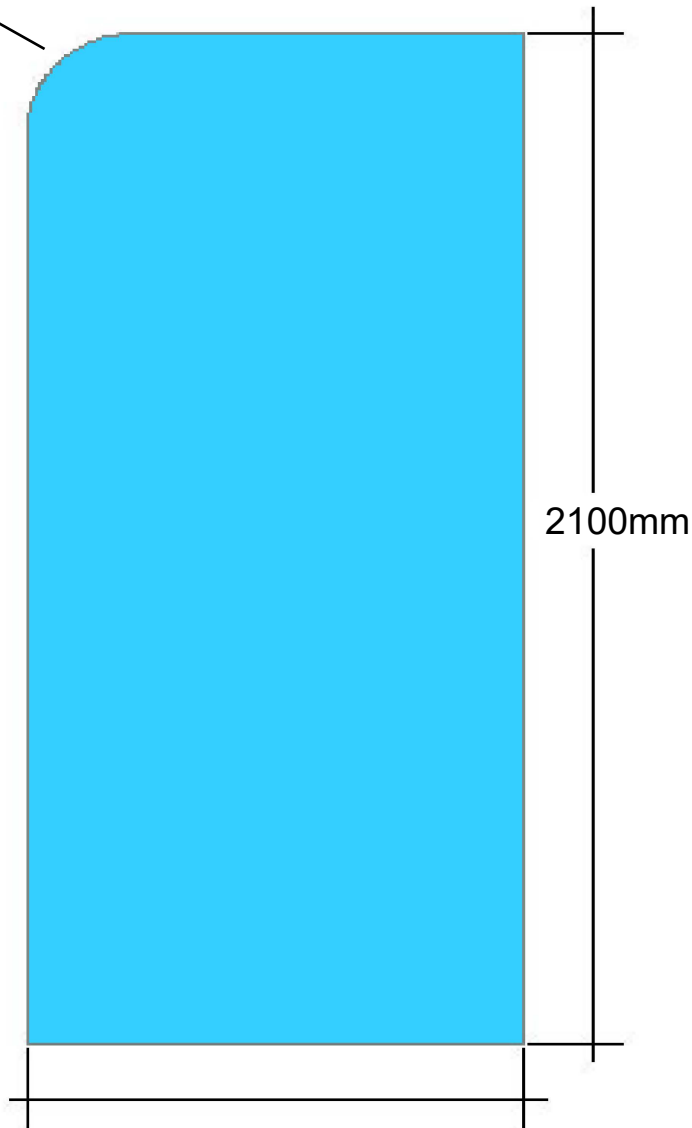

200mm Radius Corner

Available Widths

900mm
1000mm
1100mm
1200mm

PRODUCT CODE/

DESIGN-RP21

PRODUCT TYPE/

Radius Corner Shower Fixed Panel
H:2100mm with Radius 200mm (no holes)

TECHNICAL DETAILS/

- Shower Fixed Panel 2100mm (no holes)
- 10mm Toughened Clear Glass
- Polished Edges
- 200mm Radius Top 1 Corner
- All measurements in millimeters