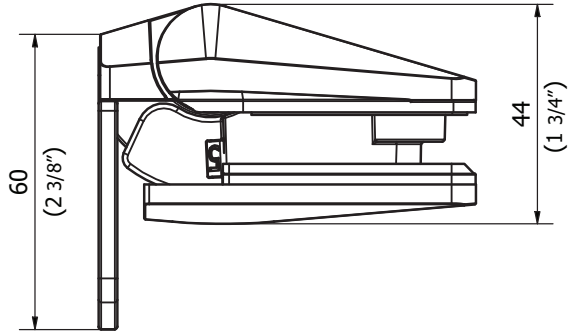

ATLANTIC SOFT CLOSE HINGE

530 Glass to wall dimensions

atlantichinge.com

530 GLASS TO WALL CUTOUT