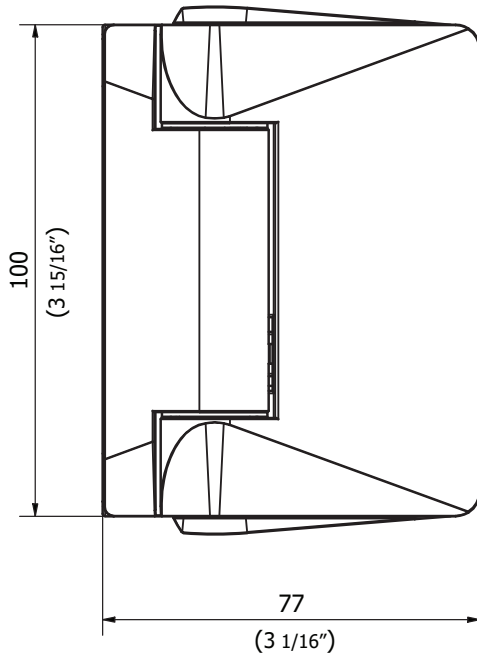

ATLANTIC SOFT CLOSE HINGE

530 Glass to wall dimensions

atlantichinge.com

530 GLASS TO WALL CUTOUT