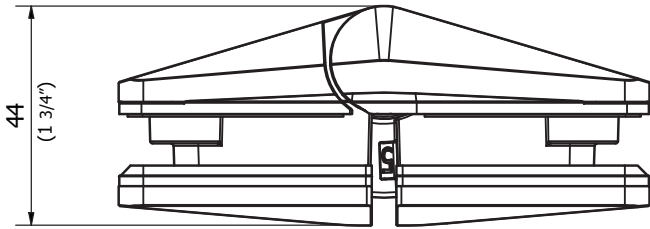

# ATLANTIC

SOFT CLOSE HINGE

530 Glass to glass dimensions

[atlantichinge.com](http://atlantichinge.com)

# 530 GLASS TO GLASS CUTOUT