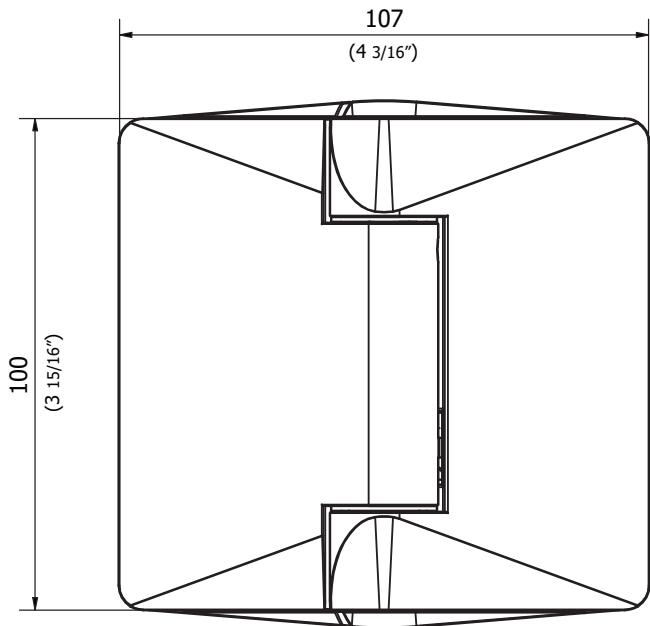

# ATLANTIC

SOFT CLOSE HINGE

530 Glass to glass dimensions

[atlantichinge.com](http://atlantichinge.com)

# 530 GLASS TO GLASS CUTOUT