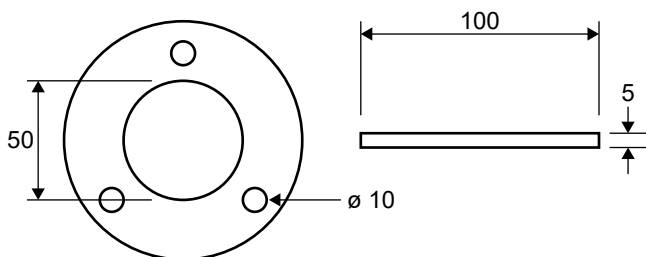

PRODUCT CODE/

SSA-01

PRODUCT TYPE/

Square Post Base Plate

TECHNICAL DETAILS/

- Square Post Base Plate
- 316 Stainless Steel
- 6mm plate for welded base
- To suit 50.8mm square post

AVAILABLE FINISHES/

- Polished
- Satin

PRODUCT CODE/

SSA-02

PRODUCT TYPE/

Round Post Base Plate

TECHNICAL DETAILS/

- Round Post Base Plate
- 316 Stainless Steel
- 6mm plate for welded base
- To suit 50.8mm square post

AVAILABLE FINISHES/

- RAW MATERIAL