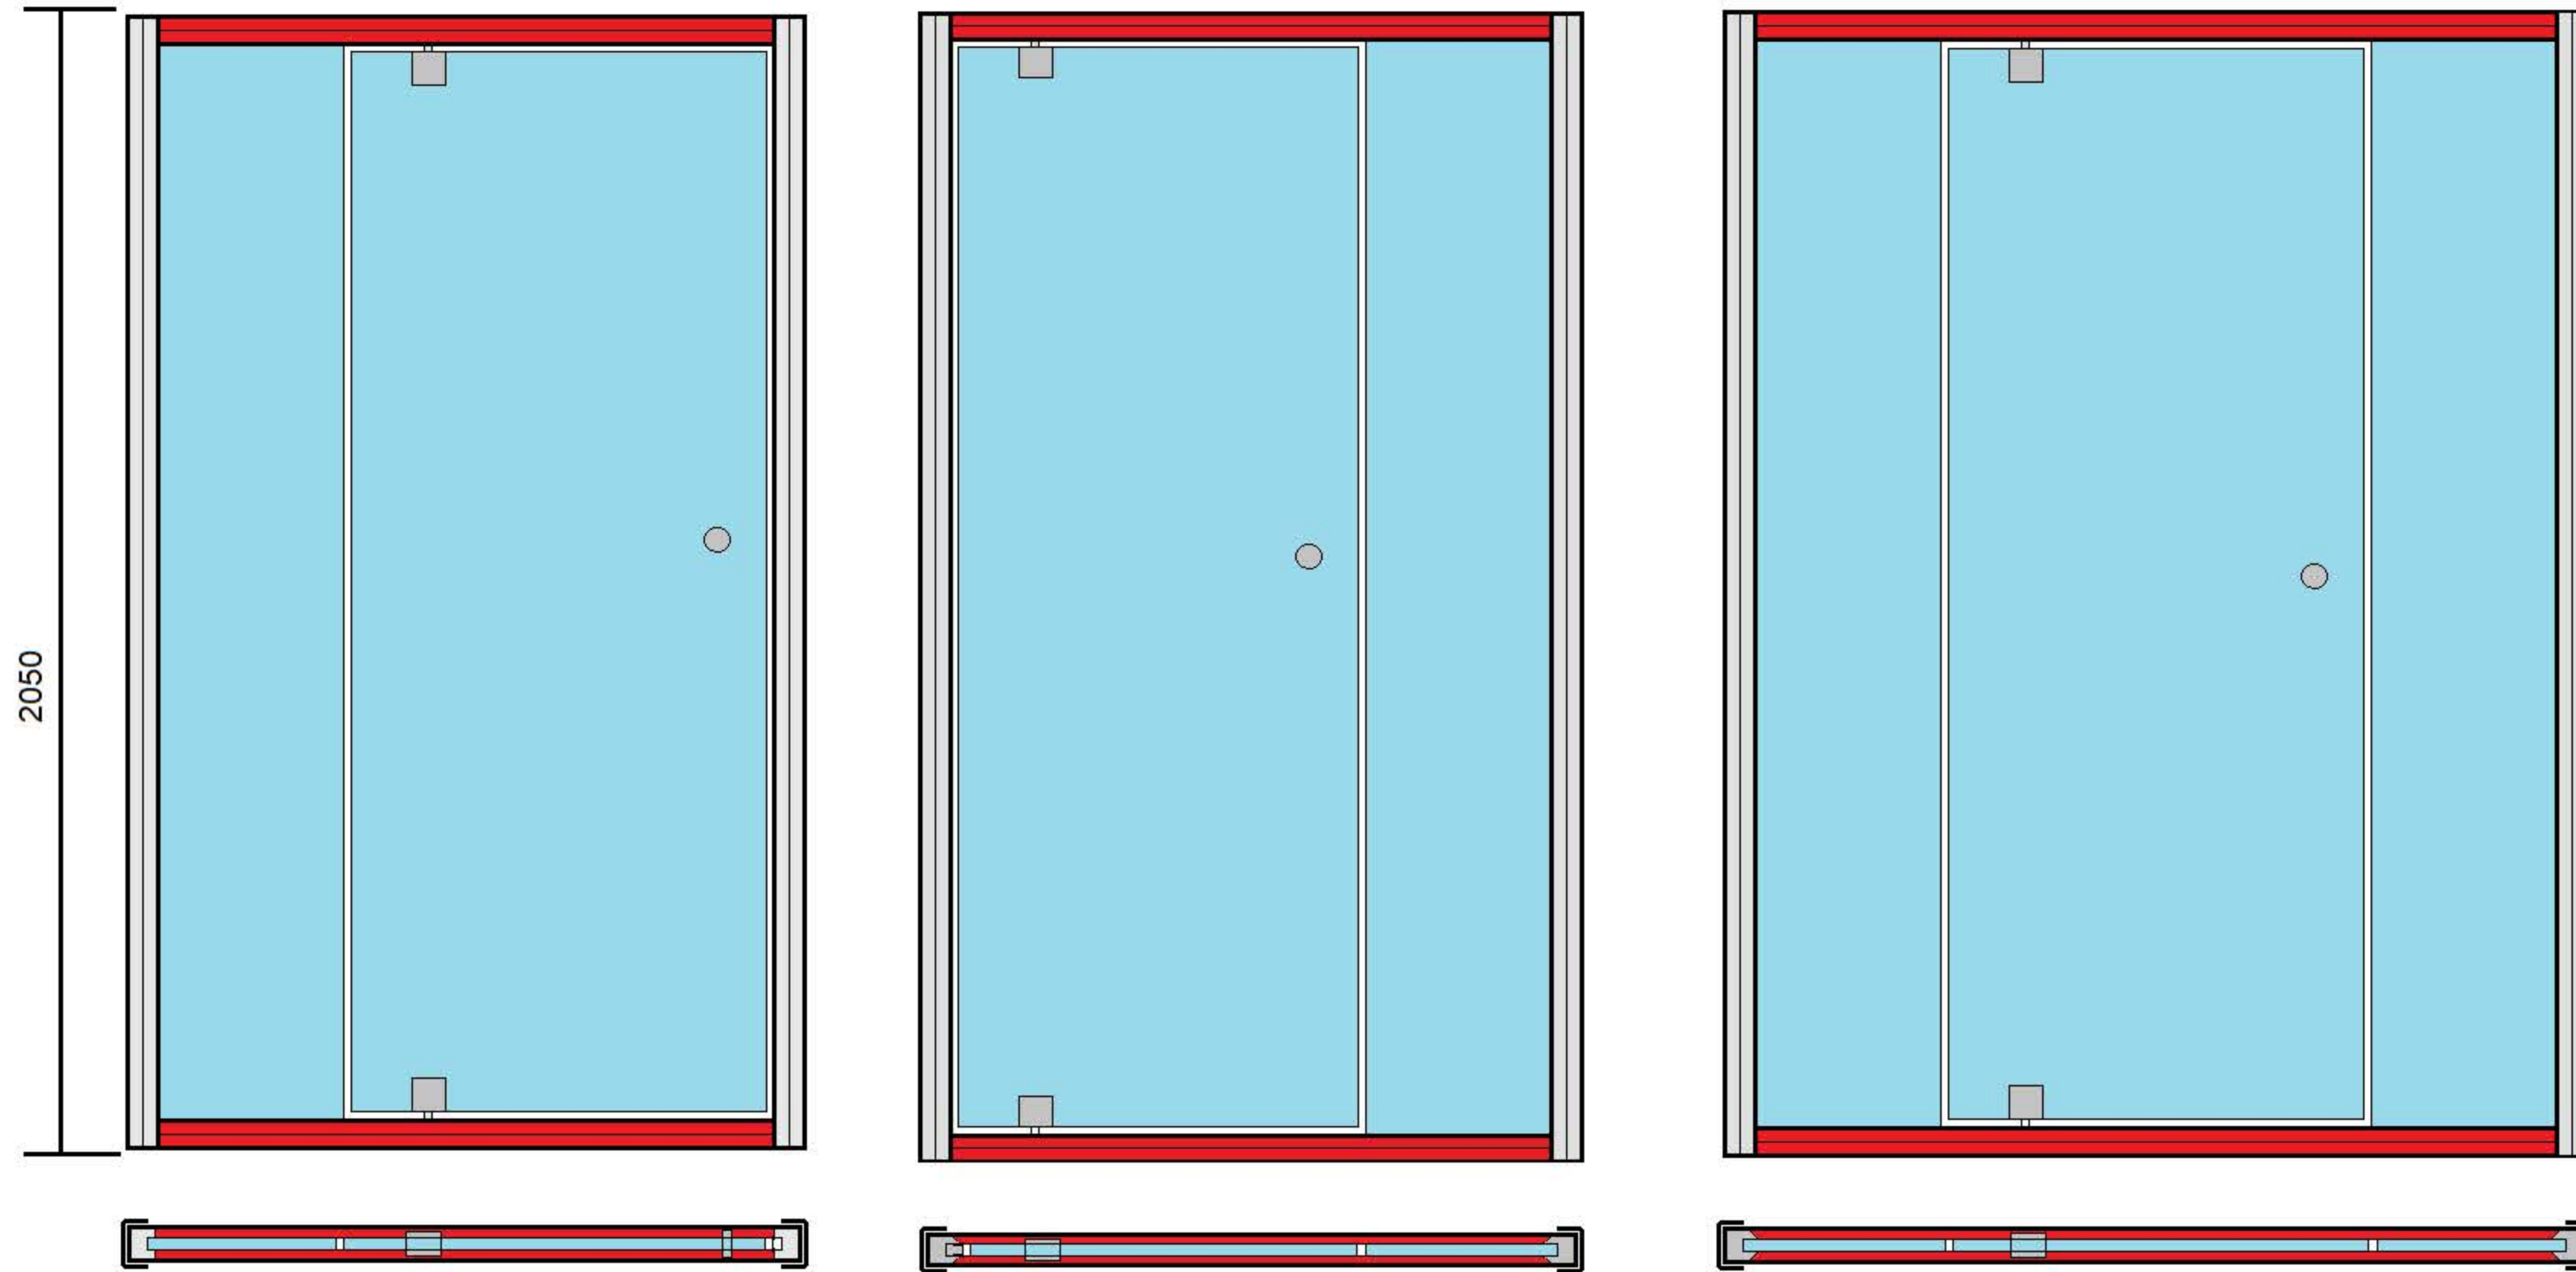

MASTER RANGE (INLINE SHOWERS) (technical drawings)

Top & Bottom Cutting Rail Size = Overall Size - 58mm